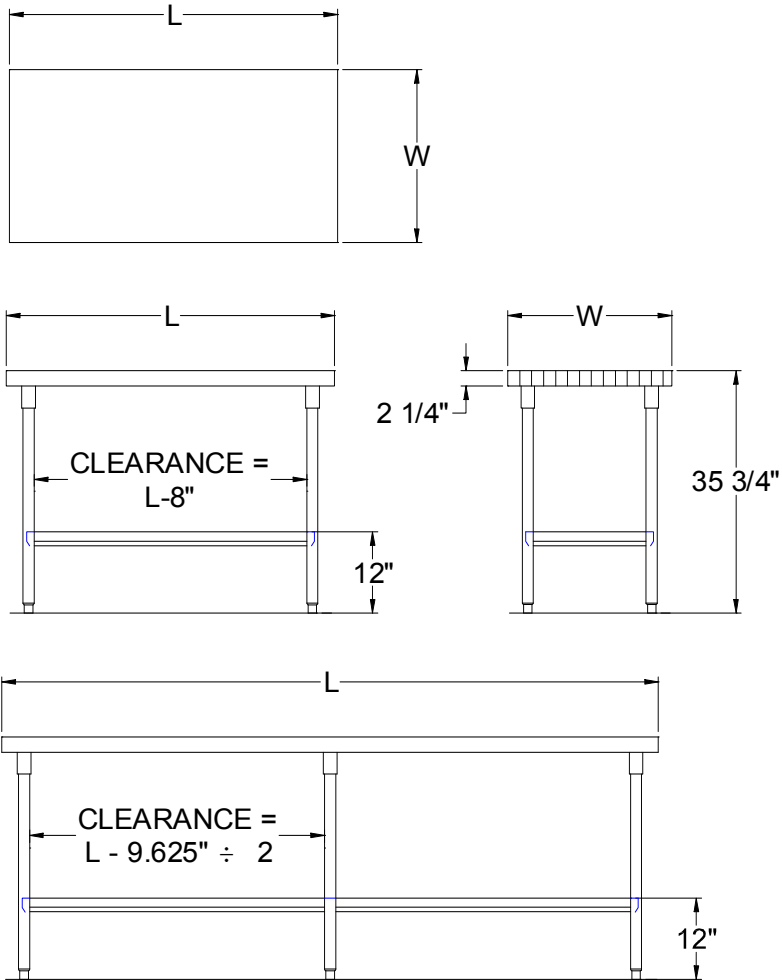

MATERIAL:

- TOP: NORTHERN HARD ROCK MAPLE
- LEGS: 1-5/8" ROUND O.D. 16 GAUGE TYPE 300 TUBULAR STAINLESS STEEL W/ #4 POLISH, SATIN FINISH
- SHELF: 18 GAUGE TYPE 300 TUBULAR STAINLESS STEEL W/ #4 POLISH, SATIN FINISH
- GUSSETS: STAINLESS STEEL
- FEET: 1" ADJUSTABLE STAINLESS STEEL

OPTIONAL ACCESSORIES

DESCRIPTION	MODEL	QTY
STAINLESS STEEL FEET		
DRAWER		
DRAWER LOCK		
ADJUSTABLE SHELF		
CASTERS		
OVERSHELVES		
POT RACK		

MAPLE TOP WORK TABLES

24" WIDE	QTY	30" WIDE	QTY	36" WIDE	QTY
TNS01		TNS07		TNS13	
TNS02		TNS08		TNS14	
TNS03		TNS09		TNS15	
TNS04		TNS10		TNS16	
TNS04A		TNS10A		TNS16A	
TNS05		TNS11		TNS17	
TNS05A		TNS11A		TNS17A	
TNS06		TNS12		TNS18	

DETAILED SPECIFICATIONS

- UNITS 7 FT. AND LARGER ARE FURNISHED WITH SIX LEGS.
- FINISHED SIZE OF UNDERSHELF.
SHELF LENGTH = LENGTH MINUS 4.875"
SHELF WIDTH = WIDTH MINUS 4.25".

MAPLE TOP WORK TABLES

LENGTH	24" WIDE	WT. (LBS)	30" WIDE	WT. (LBS)	36" WIDE	WT. (LBS)
36"	TNS01	90	TNS07	107	TNS13	122
48"	TNS02	112	TNS08	138	TNS14	158
60"	TNS03	136	TNS09	167	TNS15	192
72"	TNS04	165	TNS10	197	TNS16	227
84"	TNS04A	192	TNS10A	236	TNS16A	271
96"	TNS05	221	TNS11	267	TNS17	306
108"	TNS05A	240	TNS11A	293	TNS17A	338
120"	TNS06	246	TNS12	322	TNS18	372